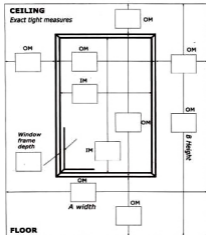

# WINDOW MEASURING GUIDE

Window coverings may be mounted inside (IM) or outside (OM) the window casing, measure carefully using a steel tape.

Allowances for clearances are made by the vendor or factory. Outside measures A & B should equal OM measures by individual portions.